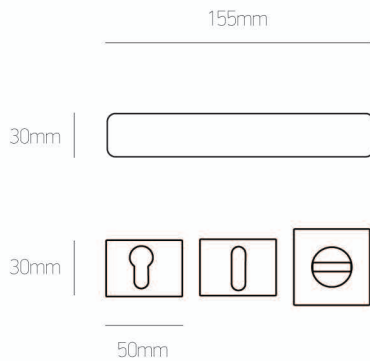

POZETA | ROSETTE

νίκελ ματ & μαύρο ματ | nickel mat & black mat	Φίξ | Fix 28 € τεμ. | pc	ΖΠ | ZP 55 € ζεύγος | pair	WC Ροζέτα WC Rosette 65 € ζεύγος | pair

POZETA | ROSETTE

ral | ral:	Φίξ | Fix 38 € τεμ. | pc	ΖΠ | ZP 70 € ζεύγος | pair	WC Ροζέτα WC Rosette 80 € ζεύγος | pair

Συσκευασία 20 ζεύγη -10% | 20 pair package: -10%