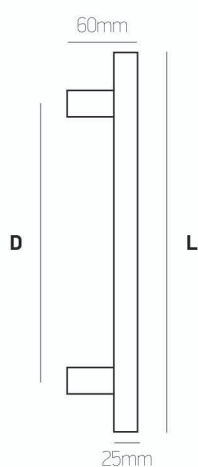

D	L	€/τεμ. | pc Inox201	€/τεμ. | pc Inox304	€/τεμ. | pc Inox316	€/τεμ. | pc OM/Ant.	€/τεμ. | pc Black
230	400	31	33	36	50	40
360	500	33	35	38	55	43
400	600	35	37	41	62	46
600	800	37	39	43	70	50
800	1000	40	42	46	85	58
1000	1200	42	44	50		63
1200	1400		46	52		69
1400	1600		48	55		75
1600	1800		50	60		80
1800	2000		52	63		85

Σημείωση | Note:

Τρίτο πόδι: 8 €/τεμ. | Third leg: 8 €/pc

Συσκευασία 10 τεμ. διαφορετικής

διάστασης: -10%

10 pc package (different dimensions): -10%

Συσκευασία 10 τεμ. ανά διάσταση: -20%

10 pc package (per dimension): -20%